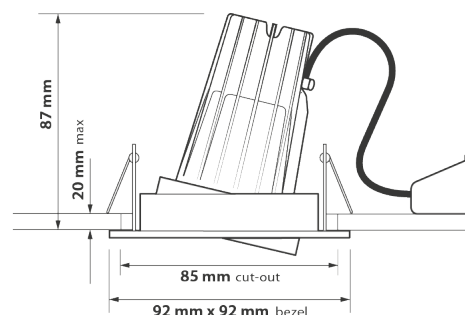

Code	
/E	Emergency
/D	Dimmable DALI/DSI/Switch Dim
/EZ	DALI Em Pro & Self Test Emergency

Please note: specification values may change due to rapid development of lighting technology. All performance data is taken at an ambient temperature of +25°C. Data may be rounded up/down for illustrative purposes. Tolerance range of optical and electrical data is +/-10%. We reserve the right to amend or change details without prior notification.