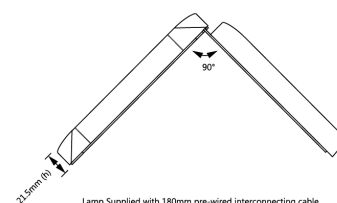

Recommended cut out of 42mm