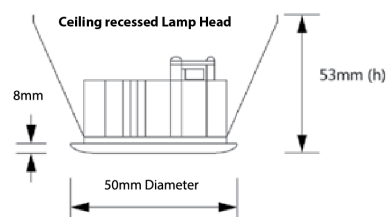

Recommended cut out of 42mm