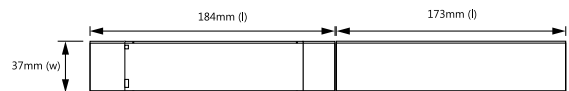

Code	Finish	Mounting	Lens Options	Size (mm)	Delivered Lumens (lm)	Integral Test Routine	Battery Recharge Period
PSEW/3W/DST/OA	White	Recessed	Open Area	Dia 55 x 28mm	123	EN62034/DALI	24 hours
PSEW/3W/DST/COR	White	Recessed	Corridor	Dia 55 x 28mm	155	EN62034/DALI	24 hours
PSEB/3W/DST/OA	Black	Recessed	Open Area	Dia 55 x 28mm	123	EN62034/DALI	24 hours
PSEB/3W/DST/COR	Black	Recessed	Corridor	Dia 55 x 28mm	155	EN62034/DALI	24 hours

- Non-maintained, self contained
- 5 year warranty, 1 year battery warranty
- See website for LDT files
- For CAD/BIM contact us
- See website for Technical Data Sheet
- Module will operate in self test mode if no DALI signal is detected.
- Self test products automatically randomise their testing times for minimal risk, tests can occur at any time. This should be considered when designing projects.

Corridor Lens Lamp