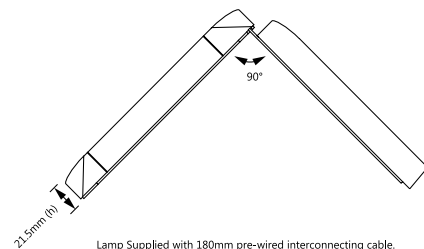

Code	Finish	Mounting	Lens Options	Size (mm)	Delivered Lumens (lm)	Integral Test Routine	Battery Recharge Period
PSEW/3W/DST/OA	White	Recessed	Open Area	Dia 55 x 28mm	123	EN62034/DALI	24 hours
PSEW/3W/DST/COR	White	Recessed	Corridor	Dia 55 x 28mm	155	EN62034/DALI	24 hours
PSEB/3W/DST/OA	Black	Recessed	Open Area	Dia 55 x 28mm	123	EN62034/DALI	24 hours
PSEB/3W/DST/COR	Black	Recessed	Corridor	Dia 55 x 28mm	155	EN62034/DALI	24 hours

- Non-maintained, self contained
- 5 year warranty, 1 year battery warranty
- See website for LDT files
- For CAD/BIM contact us
- See website for Technical Data Sheet
- Module will operate in self test mode if no DALI signal is detected.
- Self test products automatically randomise their testing times for minimal risk, tests can occur at any time. This should be considered when designing projects.