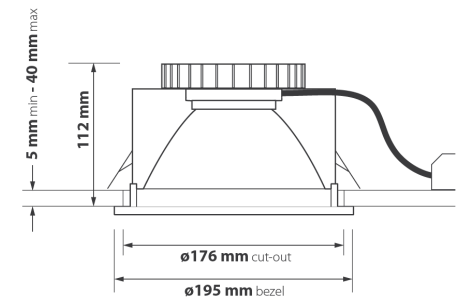

COMMERCIAL LED DOWNLIGHT

Construction

- Professional LED downlight
- Range of Bezel options
- 60° satin etch reflector as standard
- Tridonic Advance LED

Features

- 5 year warranty
- L80 / F10 @ 50,000 hours
- Wide-beam light distribution

Applications

- Commercial and Business Areas
- Public buildings
- Housing
- Offices
- Hotels and Restaurants
- Arts and Culture spaces

Benefits

- Custom-fit options
- Contemporary style
- Part L and ECA compliant

CCT Options

Code	Description
4K8	4000K (Standard)
3K8	3000K

For 3000K version, replace '4K8' in part number with '3K8'

Control Options

Code	Description
D	DALI
S	Switchdim control

For DALI control, replace 'F' in part number with 'D' for SwitchDim replace 'F' with 'S'

Emergency Options

Code	Description
/EM	3 hour maintained, manual test
/ED	3 hour maintained DALI/Self Test

For emergency version, add onto end of part number as required

Dimensions

Bezel Options

Attachments Options