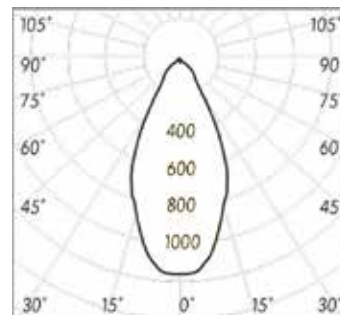

CHIME 85

ROUND PENDANT

Code	Description	Max Watt (W)	Housing	Power supply
143150	Chime 85 Round Pendant GU10 White	150	Extruded Aluminium	220-240V at 50/60Hz
143152	Chime 85 Round Pendant GU10 Black	150	Extruded Aluminium	220-240V at 50/60Hz
143154	Chime 85 Round Pendant GU10 Grey	150	Extruded Aluminium	220-240V at 50/60Hz
117325	5W GU10 Lamp 3000K Warm White 450 Lumen			
117327	5W GU10 Lamp 4000K Warm White 450 Lumen			