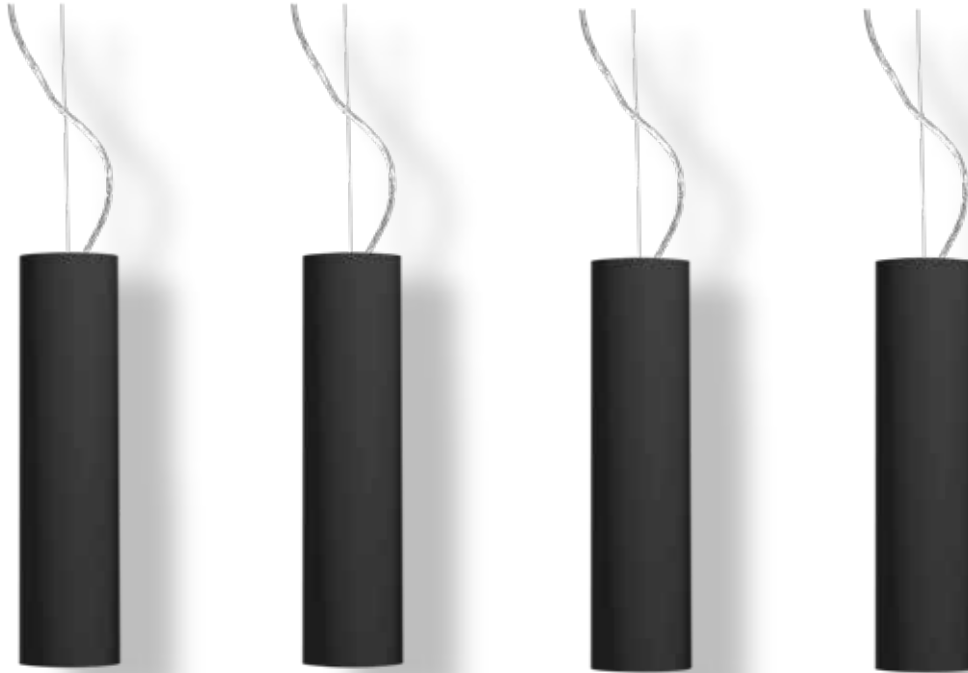

CHIME 85

ROUND PENDANT

Code	Description	Max Watt (W)	Housing	Power supply
143150	Chime 85 Round Pendant GU10 White	150	Extruded Aluminium	220-240V at 50/60Hz
143152	Chime 85 Round Pendant GU10 Black	150	Extruded Aluminium	220-240V at 50/60Hz
143154	Chime 85 Round Pendant GU10 Grey	150	Extruded Aluminium	220-240V at 50/60Hz
117325	5W GU10 Lamp 3000K Warm White 450 Lumen			
117327	5W GU10 Lamp 4000K Warm White 450 Lumen			