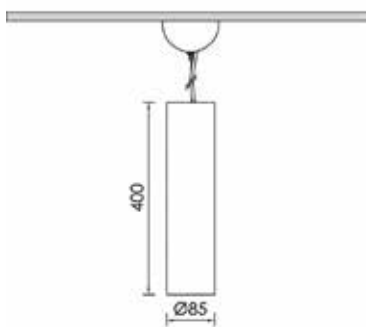

CHIME 85

ROUND PENDANT

Code	Description	Max Watt (W)	Housing	Power supply
143150	Chime 85 Round Pendant GU10 White	150	Extruded Aluminium	220-240V at 50/60Hz
143152	Chime 85 Round Pendant GU10 Black	150	Extruded Aluminium	220-240V at 50/60Hz
143154	Chime 85 Round Pendant GU10 Grey	150	Extruded Aluminium	220-240V at 50/60Hz
117325	5W GU10 Lamp 3000K Warm White 450 Lumen			
117327	5W GU10 Lamp 4000K Warm White 450 Lumen			

synergy.gb.net

0845 381 0845

sales@synergy.gb.net

Please note: specification values may change due to rapid development of lighting technology. All performance data is taken at an ambient temperature of +25°C. Data may be rounded up/down for illustrative purposes. Tolerance range of optical and electrical data is +/-10%. We reserve the right to amend or change details without prior notification.