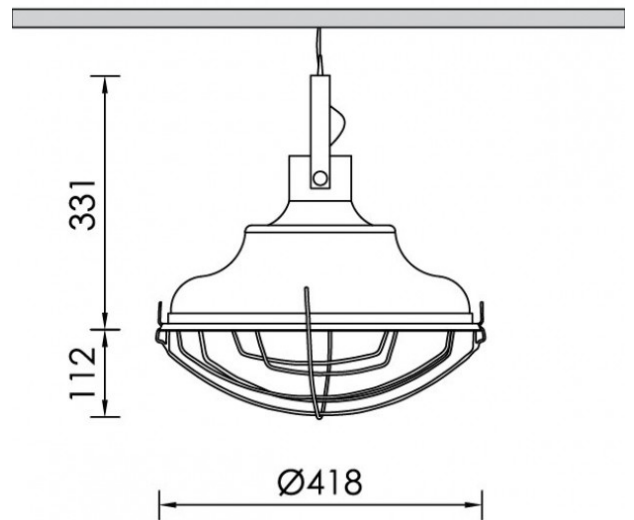

synergy.gb.net

01992 445828

sales@synergy.gb.net

Please note: Specification values may change due to rapid development of lighting technology. All performance data is taken at an ambient temperature of +25 °C. Data may be rounded up/down for illustrative purposes. Tolerance range of optical and electrical data is +/- 10%. Synergy reserve the right to amend or change details without prior notification.

REVISED : 29 July 2020 12:58 pm

synergy.gb.net