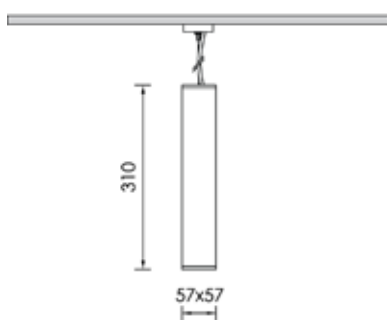

CHIME 57

SQUARE PENDANT

| Code | Description | Max Watt (W) | Housing | Power supply |
|--------|---|--------------|--------------------|---------------------|
| 143160 | Chime 57 Square Pendant GU10 White | 150 | Extruded Aluminium | 220-240V at 50/60Hz |
| 143162 | Chime 57 Square Pendant GU10 Black | 150 | Extruded Aluminium | 220-240V at 50/60Hz |
| 143164 | Chime 57 Square Pendant GU10 Grey | 150 | Extruded Aluminium | 220-240V at 50/60Hz |
| 117325 | 5W GU10 Lamp 3000K Warm White 450 Lumen | | | |
| 117327 | 5W GU10 Lamp 4000K Warm White 450 Lumen | | | |

synergy.gb.net

0845 381 0845

sales@synergy.gb.net

Please note: specification values may change due to rapid development of lighting technology. All performance data is taken at an ambient temperature of +25°C. Data may be rounded up/down for illustrative purposes. Tolerance range of optical and electrical data is +/-10%. We reserve the right to amend or change details without prior notification.