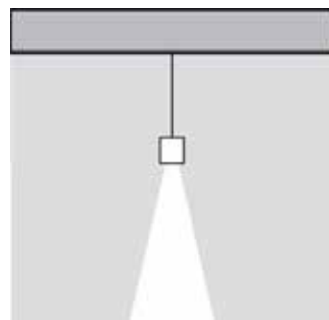

CHIME 57

SQUARE PENDANT

| Code | Description | Max Watt (W) | Housing | Power supply |
|--------|---|--------------|--------------------|---------------------|
| 143160 | Chime 57 Square Pendant GU10 White | 150 | Extruded Aluminium | 220-240V at 50/60Hz |
| 143162 | Chime 57 Square Pendant GU10 Black | 150 | Extruded Aluminium | 220-240V at 50/60Hz |
| 143164 | Chime 57 Square Pendant GU10 Grey | 150 | Extruded Aluminium | 220-240V at 50/60Hz |
| 117325 | 5W GU10 Lamp 3000K Warm White 450 Lumen | | | |
| 117327 | 5W GU10 Lamp 4000K Warm White 450 Lumen | | | |