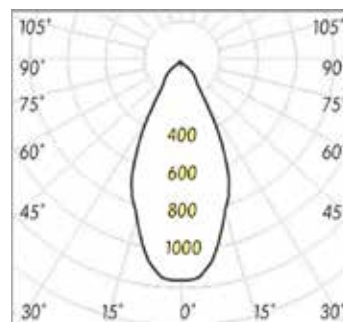

CHIME 57

SQUARE PENDANT

| Code | Description | Max Watt (W) | Housing | Power supply |
|--------|---|--------------|--------------------|---------------------|
| 143160 | Chime 57 Square Pendant GU10 White | 150 | Extruded Aluminium | 220-240V at 50/60Hz |
| 143162 | Chime 57 Square Pendant GU10 Black | 150 | Extruded Aluminium | 220-240V at 50/60Hz |
| 143164 | Chime 57 Square Pendant GU10 Grey | 150 | Extruded Aluminium | 220-240V at 50/60Hz |
| 117325 | 5W GU10 Lamp 3000K Warm White 450 Lumen | | | |
| 117327 | 5W GU10 Lamp 4000K Warm White 450 Lumen | | | |