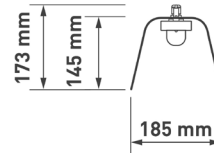

Code	Finish	Size (mm)	Delivered Lumens (lm)	Total System Wattage (W)	Efficacy (lm/cw)	Colour Temp (°K)	CRI
STRB/F/1320/3K8	Black	1320	1550	12.6	123.0	3000	>80
STRB/F/1320/4K8	Black	1320	1625	12.6	129.0	4000	>80
STRG/F/1320/3K8	Grey	1320	1550	12.6	123.0	3000	>80
STRG/F/1320/4K8	Grey	1320	1625	12.6	129.0	4000	>80
STRR/F/1320/3K8	Red	1320	1550	12.6	123.0	3000	>80
STRR/F/1320/4K8	Red	1320	1625	12.6	129.0	4000	>80

- See website for LDT files
- For CAD/BIM contact us
- See website for Technical Data Sheet
- IP20
- For DALI control, replace 'F' in part number with 'D'
- For Switchdim control, replace 'F' in part number with 'S'