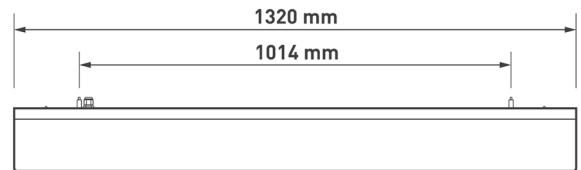

Code	Finish	Size (mm)	Delivered Lumens (lm)	Total System Wattage (W)	Efficacy (lm/cw)	Colour Temp (°K)	CRI
STRB/F/1320/3K8	Black	1320	1550	12.6	123.0	3000	>80
STRB/F/1320/4K8	Black	1320	1625	12.6	129.0	4000	>80
STRG/F/1320/3K8	Grey	1320	1550	12.6	123.0	3000	>80
STRG/F/1320/4K8	Grey	1320	1625	12.6	129.0	4000	>80
STRR/F/1320/3K8	Red	1320	1550	12.6	123.0	3000	>80
STRR/F/1320/4K8	Red	1320	1625	12.6	129.0	4000	>80

- See website for LDT files
- For CAD/BIM contact us
- See website for Technical Data Sheet
- IP20
- For DALI control, replace 'F' in part number with 'D'
- For Switchdim control, replace 'F' in part number with 'S'