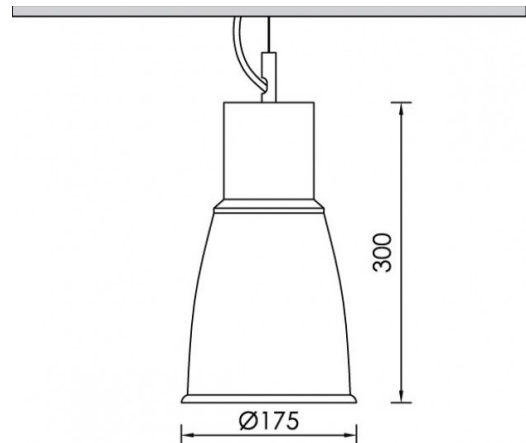

synergy.gb.net

01992 445828

sales@synergy.gb.net

Please note: Specification values may change due to rapid development of lighting technology. All performance data is taken at an ambient temperature of +25 °C. Data may be rounded up/down for illustrative purposes. Tolerance range of optical and electrical data is +/- 10%. Synergy reserve the right to amend or change details without prior notification.

REVISED : 29 July 2020 1:54 pm

synergy.gb.net