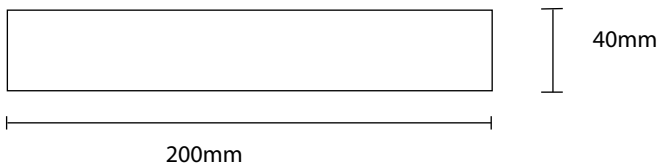

VENUS

SLIMLINE BULKHEAD

FAST TRACK RANGE

NEXT DAY
DELIVERY

3 YEAR
WARRANTY

WHITE
FINISH

Code	Finish	Size (mm)	Delivered Lumens (lm)	Total System Wattage (W)	Control Gear	Emergency	Colour Temp (°K)
NEXT DAY DELIVERY							
VNSW/R/F/2300/4K8	White	ø 300	2300	24.5	Fixed Output	No	4000
3/4 WORKING DAYS DELIVERY							
VNSW/R/F/2300/4K8/EM	White	ø 300	2300	24.5	Fixed Output	Yes	4000
VNSW/R/F/2300/4K8/MS*	White	ø 300	2300	24.5	Fixed Output	No	4000
VNSW/R/F/2300/4K8/EM/MS*	White	ø 300	2300	24.5	Fixed Output	Yes	4000