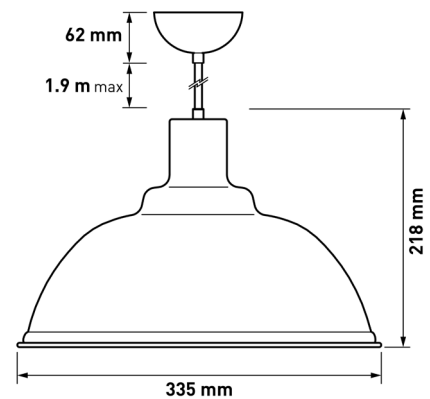

synergy.gb.net

01992 445828

sales@synergy.gb.net

Please note: Specification values may change due to rapid development of lighting technology. All performance data is taken at an ambient temperature of +25 °C. Data may be rounded up/down for illustrative purposes. Tolerance range of optical and electrical data is +/- 10%. Synergy reserve the right to amend or change details without prior notification.

REVISED : 29 July 2020 2:09 pm

synergy.gb.net