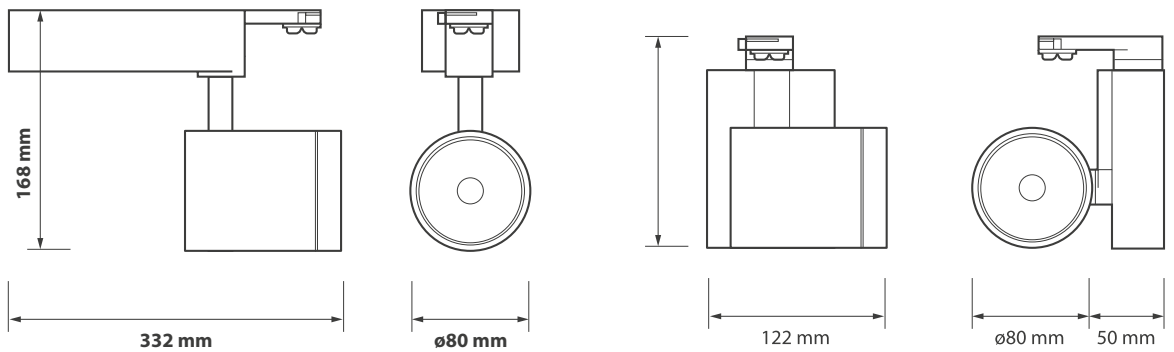

HARMONY

LED SPOT

STUCCHI
TRACK
COMPATIBLE

Code	Dimming	Lumen Output (Lumens)	Power (W)	Gear	Colour Temperature (°K)	Finish
139000	Dimmable	1025	11	Vertical	4000	Black
139002	Dimmable	1750	23	Vertical	4000	Black
139004	Non-Dim	1025	11	Vertical	4000	Black
139006	Non-Dim	1750	23	Vertical	4000	Black
139008	Non-Dim	1025	11	Horizontal	4000	Black
139010	Non-Dim	1750	23	Horizontal	4000	Black

Code

/W White Finish

/3K 3000K

Please note: specification values may change due to rapid development of lighting technology. All performance data is taken at an ambient temperature of +25°C. Data may be rounded up/down for illustrative purposes. Tolerance range of optical and electrical data is +/-10%. We reserve the right to amend or change details without prior notification.