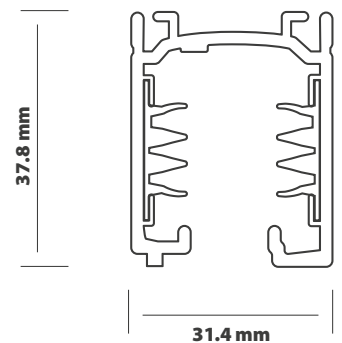

Code	Description	Finish
139011	1m track 3C DALI	Black
139012	2m track 3C DALI	Black
139014	End feed	Black
139016	Straight Connector	Black
139018	End cap	Black
139020	L-connector	Black
139022	L-connector Adjustable	Black
139024	Suspension 2m	Black
139026	Single Spot Pattress	Black

Code

/W	White Finish
-----------	--------------

Please note: specification values may change due to rapid development of lighting technology. All performance data is taken at an ambient temperature of +25°C. Data may be rounded up/down for illustrative purposes. Tolerance range of optical and electrical data is +/-10%. We reserve the right to amend or change details without prior notification.